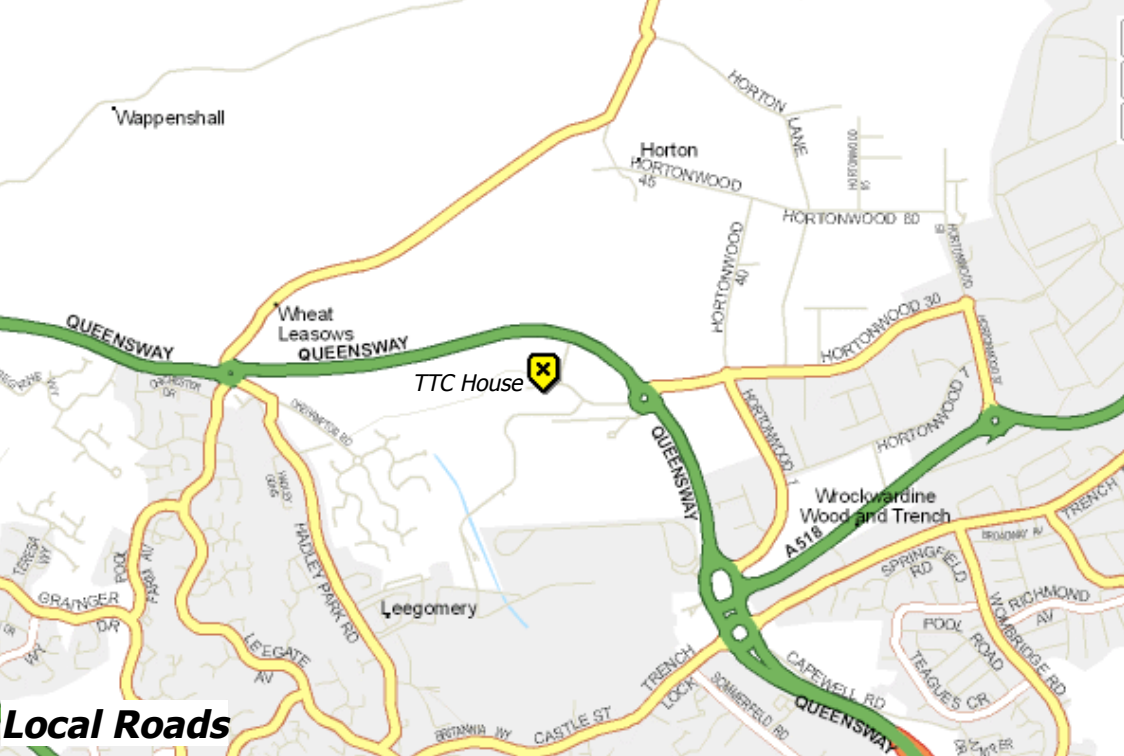

At Hollingswood Interchange roundabout take the 1st exit and merge onto Queensway - A442 (signposted Whitchurch)

At Trench Lock Interchange roundabout continue on the Queensway - A442 (signposted Whitchurch)

At Hadley Park roundabout take the 2nd exit, follow the road around past the hotel and TTC House is on the right hand side.

From the Shrewsbury direction

Leave the M54 at junction 5 (signposted Telford Centre), then at roundabout take the 1st exit onto Rampart Way - A5 Entering Telford

At Hadley Park roundabout take the 2nd exit, follow the road around past the hotel and TTC House is on the right hand side.

From M54

Local Roads

Landmarks

TTC House, Hadley Park, Telford, Shropshire TF1 6QJ