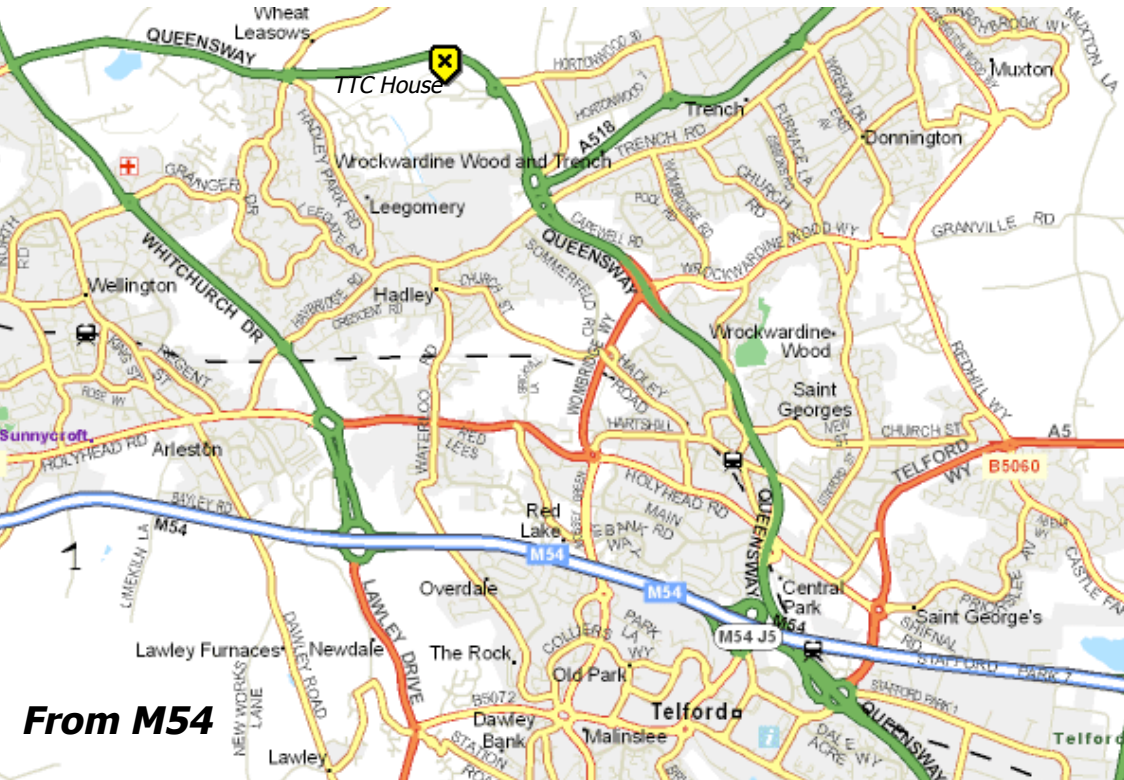

At Hollingswood Interchange roundabout take the 1st exit and merge onto Queensway - A442 (signposted Whitchurch)

At Trench Lock Interchange roundabout continue on the Queensway - A442 (signposted Whitchurch)

At Hadley Park roundabout take the 2nd exit, follow the road around past the hotel and TTC House is on the right hand side.

From the Shrewsbury direction

Leave the M54 at junction 5 (signposted Telford Centre), then at roundabout take the 1st exit onto Rampart Way - A5 Entering Telford

At Hadley Park roundabout take the 2nd exit, follow the road around past the hotel and TTC House is on the right hand side.

From M54

Local Roads

Landmarks

TTC House, Hadley Park, Telford, Shropshire TF1 6QJ