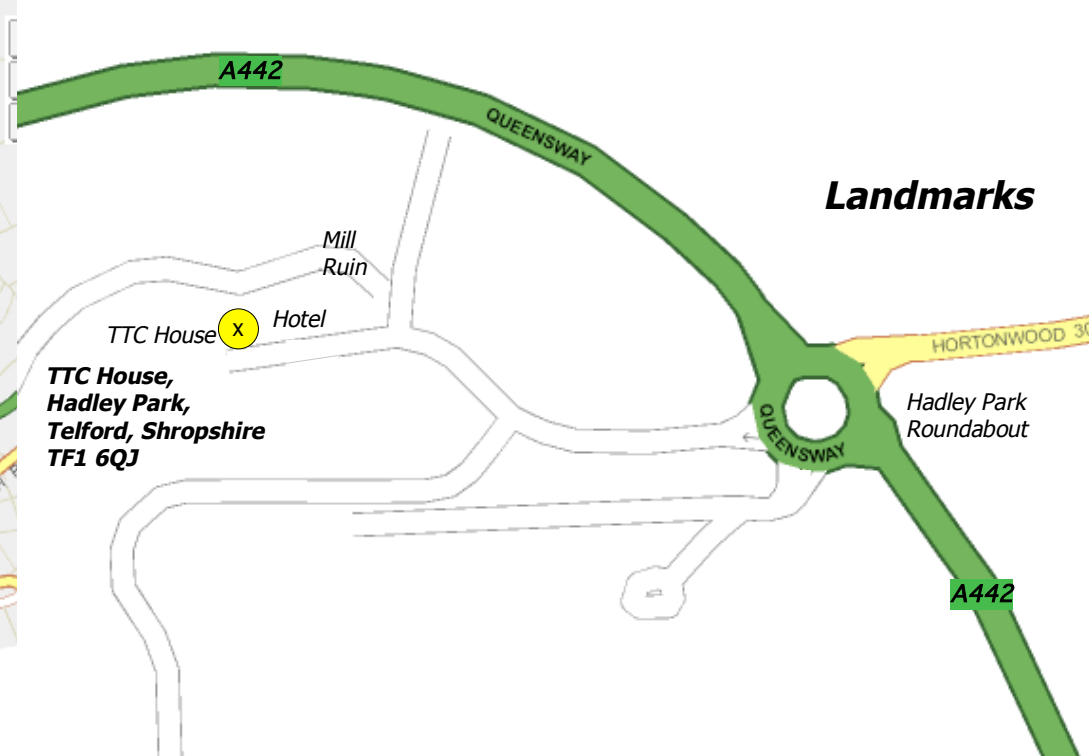

At Hollingswood Interchange roundabout take the 1st exit and merge onto Queensway - A442 (signposted Whitchurch)

At Trench Lock Interchange roundabout continue on the Queensway - A442 (signposted Whitchurch)

At Hadley Park roundabout take the 2nd exit, follow the road around past the hotel and TTC House is on the right hand side.

From the Shrewsbury direction

Leave the M54 at junction 5 (signposted Telford Centre), then at roundabout take the 1st exit onto Rampart Way - A5 Entering Telford

At Hadley Park roundabout take the 2nd exit, follow the road around past the hotel and TTC House is on the right hand side.

From M54

Local Roads

Landmarks

TTC House, Hadley Park, Telford, Shropshire TF1 6QJ